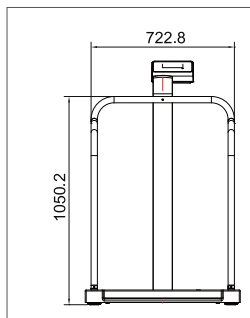

BARIATRIC STAND-ON SCALE

Model: AMH-400

General Specifications

- Maximum capacity of 250kg or 400kg.
- 100g / 200g resolution provides precise weighing.
- BMI function to determine underweight/ normal weight / surplus weight.
- Easy to read LCD display with white colour LED backlight.
- LCD character height: 25mm.
- Lock and Hold functions are available as standard.
- Platform size is 600mm x 600mm.
- Powered by AC adaptor with a rechargeable battery.
- Operating time up to 40 hours without backlight, and the charging time is approximately 12 hours.

AMH-400 SCALE SPECIFICATIONS		
Capacity	400kg	250kg
Resolution	200g	100g

* Specifications are subject to change without notice