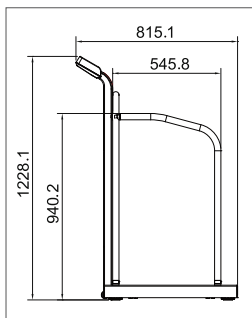

BARIATRIC STAND-ON SCALE

Model: AMH-400

General Specifications

- Maximum capacity of 250kg or 400kg.
- 100g / 200g resolution provides precise weighing.
- BMI function to determine underweight/ normal weight / surplus weight.
- Easy to read LCD display with white colour LED backlight.
- LCD character height: 25mm.
- Lock and Hold functions are available as standard.
- Platform size is 600mm x 600mm.
- Powered by AC adaptor with a rechargeable battery.
- Operating time up to 40 hours without backlight, and the charging time is approximately 12 hours.

AMH-400 SCALE SPECIFICATIONS		
Capacity	400kg	250kg
Resolution	200g	100g

* Specifications are subject to change without notice