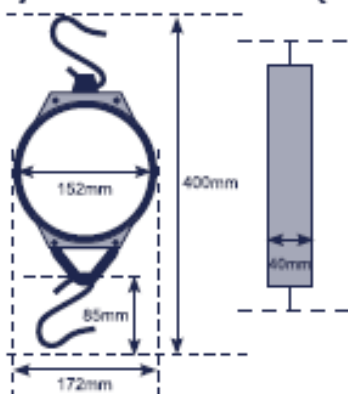

NOWWEIGH

JAC 424

Hanging Scale

features

- Rugged heavy duty design
- Powder coated steel housing
- Stainless steel hooks
- Easy to read 152mm dial
- Quality spring mechanism
- Easy zero adjustment
- Perspex protective cover
- Clear, easy to read dial
- Available in 5 capacities

- Consistent Accuracy
- Competitively Priced
- 12 Months Guarantee

specifications

MODEL	CAPACITY	RESOLUTION	DIAL SIZE
JAC-424-5	5kg	20g	152mm
JAC-424-10	10kg	50g	152mm
JAC-424-25	25kg	100g	152mm
JAC-424-50	50kg	200g	152mm
JAC-424-100	100kg	500g	152mm

Physical Dimensions (mm)

Distributed by:

Able Scale Co. Pty Ltd
 21 Green Street
 THOMASTOWN VIC 3074

 P 03 94650033
 F 03 94655300

Easy To Read Dial Face