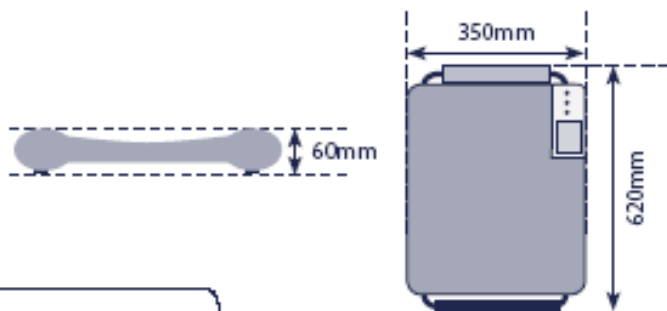

NUWEIGH

LOG 244

Baby Scale

features

- Streamline housing
- Toggle between lb/kg
- Hold function for weigh determination
- Baby head-rest included
- Easy to carry
- Large and bright easy to read LCD display
- Auto power off
- 4 load cell design
- Quality carry case included
- Lightweight design - 2.5kg
- Battery operation 9V
- Power adaptor included

Pictured with Carry Bag

- Quality Carry Case
- Portable & Superior Accuracy
- 12 Months Guarantee

specifications

MODEL	CAPACITY	RESOLUTION	PLATFORM SIZE
LOG 244	20kg	10g	350 x 620mm

Physical Dimensions (mm)