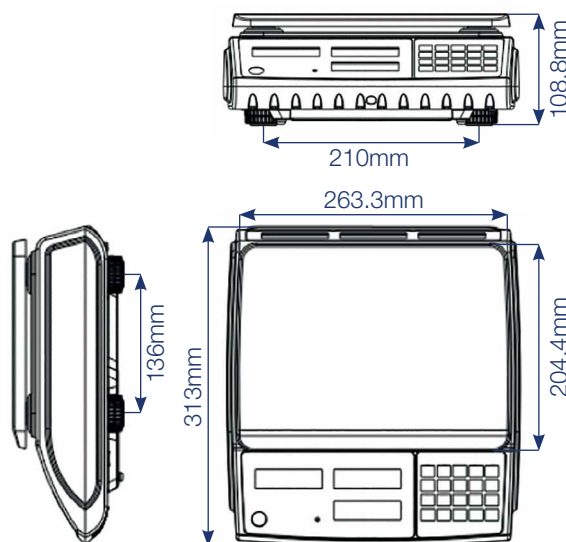

## J-2102 Price Computing Scale

**DUAL  
RANGE  
2 SCALES  
IN 1**

**NWS**  
**NUWEIGH**  
**AUSTRALIA**  
EXCELLENCE IN WEIGHING

### FEATURES

- Dual range capacity & accuracy
- 14 preset PLU's including 4 direct PLU's
- 15mm backlit LCD display
- Rechargeable battery & power adaptor operation
- Stainless steel platter
- Pole display version available
- NMI trade approved
- Simple keyboard calibration
- Tare & zero function
- Overload protection

### Physical Dimensions

MODEL	CAPACITY	RESOLUTION
J-2102	3/6kg	1/2g
J-2102	6/15kg	2/5g
J-2102	15/30kg	5/10g