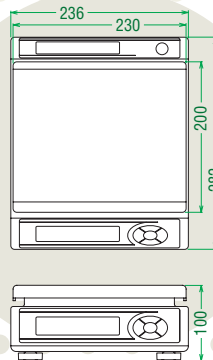

Electronic Digital Scale

A Versatile Scale with a Compact Body

A Simple Scale with Broad Application

Features

Compact & Versatile

The iPC is a portable scale with a compact design. It allows users to measure weights of items from 1 g to 30 kg.

Large Display Panel

The LCD panel is large and positioned at an angle for easy viewing to prevent misreading. A dual display (front and back) model is also available on order.

Specifications

	<Small>		<Large>	
Platter size	230 x 200 mm		280 x 293 mm	
Capacity and minimum graduation	Approval type	Non approval type	Approval type	Non approval type
	3 kg/ 1 g (0 ~ 1.5 kg), 2 g (1.5 ~ 3 kg)	3 kg/1 g	15 kg/ 5 g (0 ~ 7.5 kg), 10 g (7.5 ~ 15 kg)	15 kg/5 g
	6 kg/ 2 g (0 ~ 3 kg), 5 g (3 ~ 6 kg)	6 kg/2 g	30 kg/ 10 g (0 ~ 15 kg), 20 g (15 ~ 30 kg)	30 kg/10 g
Weighing method	Electric resistance method			
LCD panel	Six digits (7-segment), character height 25 mm			
Display information	6-digit weight, battery indicator, decimal point, net weight indicator, stability indicator, minus sign, and unit of measurement			
Net weight measurement	Subtraction of tare weight by key input			
Power	Dry Cell 2 pieces (can be operated for 500 hours with alkaline dry D-Type batteries) or AC Adaptor (No Dry Cell and/or AC adaptor are included in the shipment) Auto Power Off function (can be set to 60 min., 20 min., or off)			
Operational temperature	-5 °C ~ 40 °C			
Outer dimensions (W x D x H)	236 x 282 x 100 mm		286 x 363 x 102 mm	
Weight	2.0 kg (excluding batteries)		3.2 kg (excluding batteries)	
Approvals	OIML, CE conformity for approval type			

Dimensions

unit: mm

iPC (Small)

iPC (Large)

ISHIDA CO., LTD.

44 SANNO-CHO, SHOGAIN, SAKYO-KU
KYOTO, 606-8392 JAPAN
PHONE : 81-75-771-4141
FACSIMILE : 81-75-751-1634
URL : <http://www.ishidajapan.com>

Proudly Sold & Serviced By: