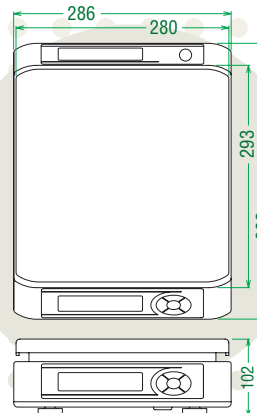

Electronic Digital Scale

A Versatile Scale with a Compact Body

A Simple Scale with Broad Application

Features

Compact & Versatile

The iPC is a portable scale with a compact design. It allows users to measure weights of items from 1 g to 30 kg.

Large Display Panel

The LCD panel is large and positioned at an angle for easy viewing to prevent misreading. A dual display (front and back) model is also available on order.

Specifications

	<Small>		<Large>	
Platter size	230 x 200 mm		280 x 293 mm	
Capacity and minimum graduation	Approval type	Non approval type	Approval type	Non approval type
	3 kg/ 1 g (0 ~ 1.5 kg), 2 g (1.5 ~ 3 kg)	3 kg/1 g	15 kg/ 5 g (0 ~ 7.5 kg), 10 g (7.5 ~ 15 kg)	15 kg/5 g
	6 kg/ 2 g (0 ~ 3 kg), 5 g (3 ~ 6 kg)	6 kg/2 g	30 kg/ 10 g (0 ~ 15 kg), 20 g (15 ~ 30 kg)	30 kg/10 g
Weighing method	Electric resistance method			
LCD panel	Six digits (7-segment), character height 25 mm			
Display information	6-digit weight, battery indicator, decimal point, net weight indicator, stability indicator, minus sign, and unit of measurement			
Net weight measurement	Subtraction of tare weight by key input			
Power	Dry Cell 2 pieces (can be operated for 500 hours with alkaline dry D-Type batteries) or AC Adaptor (No Dry Cell and/or AC adaptor are included in the shipment) Auto Power Off function (can be set to 60 min., 20 min., or off)			
Operational temperature	-5 °C ~ 40 °C			
Outer dimensions (W x D x H)	236 x 282 x 100 mm		286 x 363 x 102 mm	
Weight	2.0 kg (excluding batteries)		3.2 kg (excluding batteries)	
Approvals	OIML, CE conformity for approval type			

Dimensions

unit: mm

iPC (Small)

iPC (Large)

ISHIDA CO., LTD.

44 SANNO-CHO, SHOGAIN, SAKYO-KU
KYOTO, 606-8392 JAPAN
PHONE : 81-75-771-4141
FACSIMILE : 81-75-751-1634
URL : <http://www.ishidajapan.com>

Proudly Sold & Serviced By: